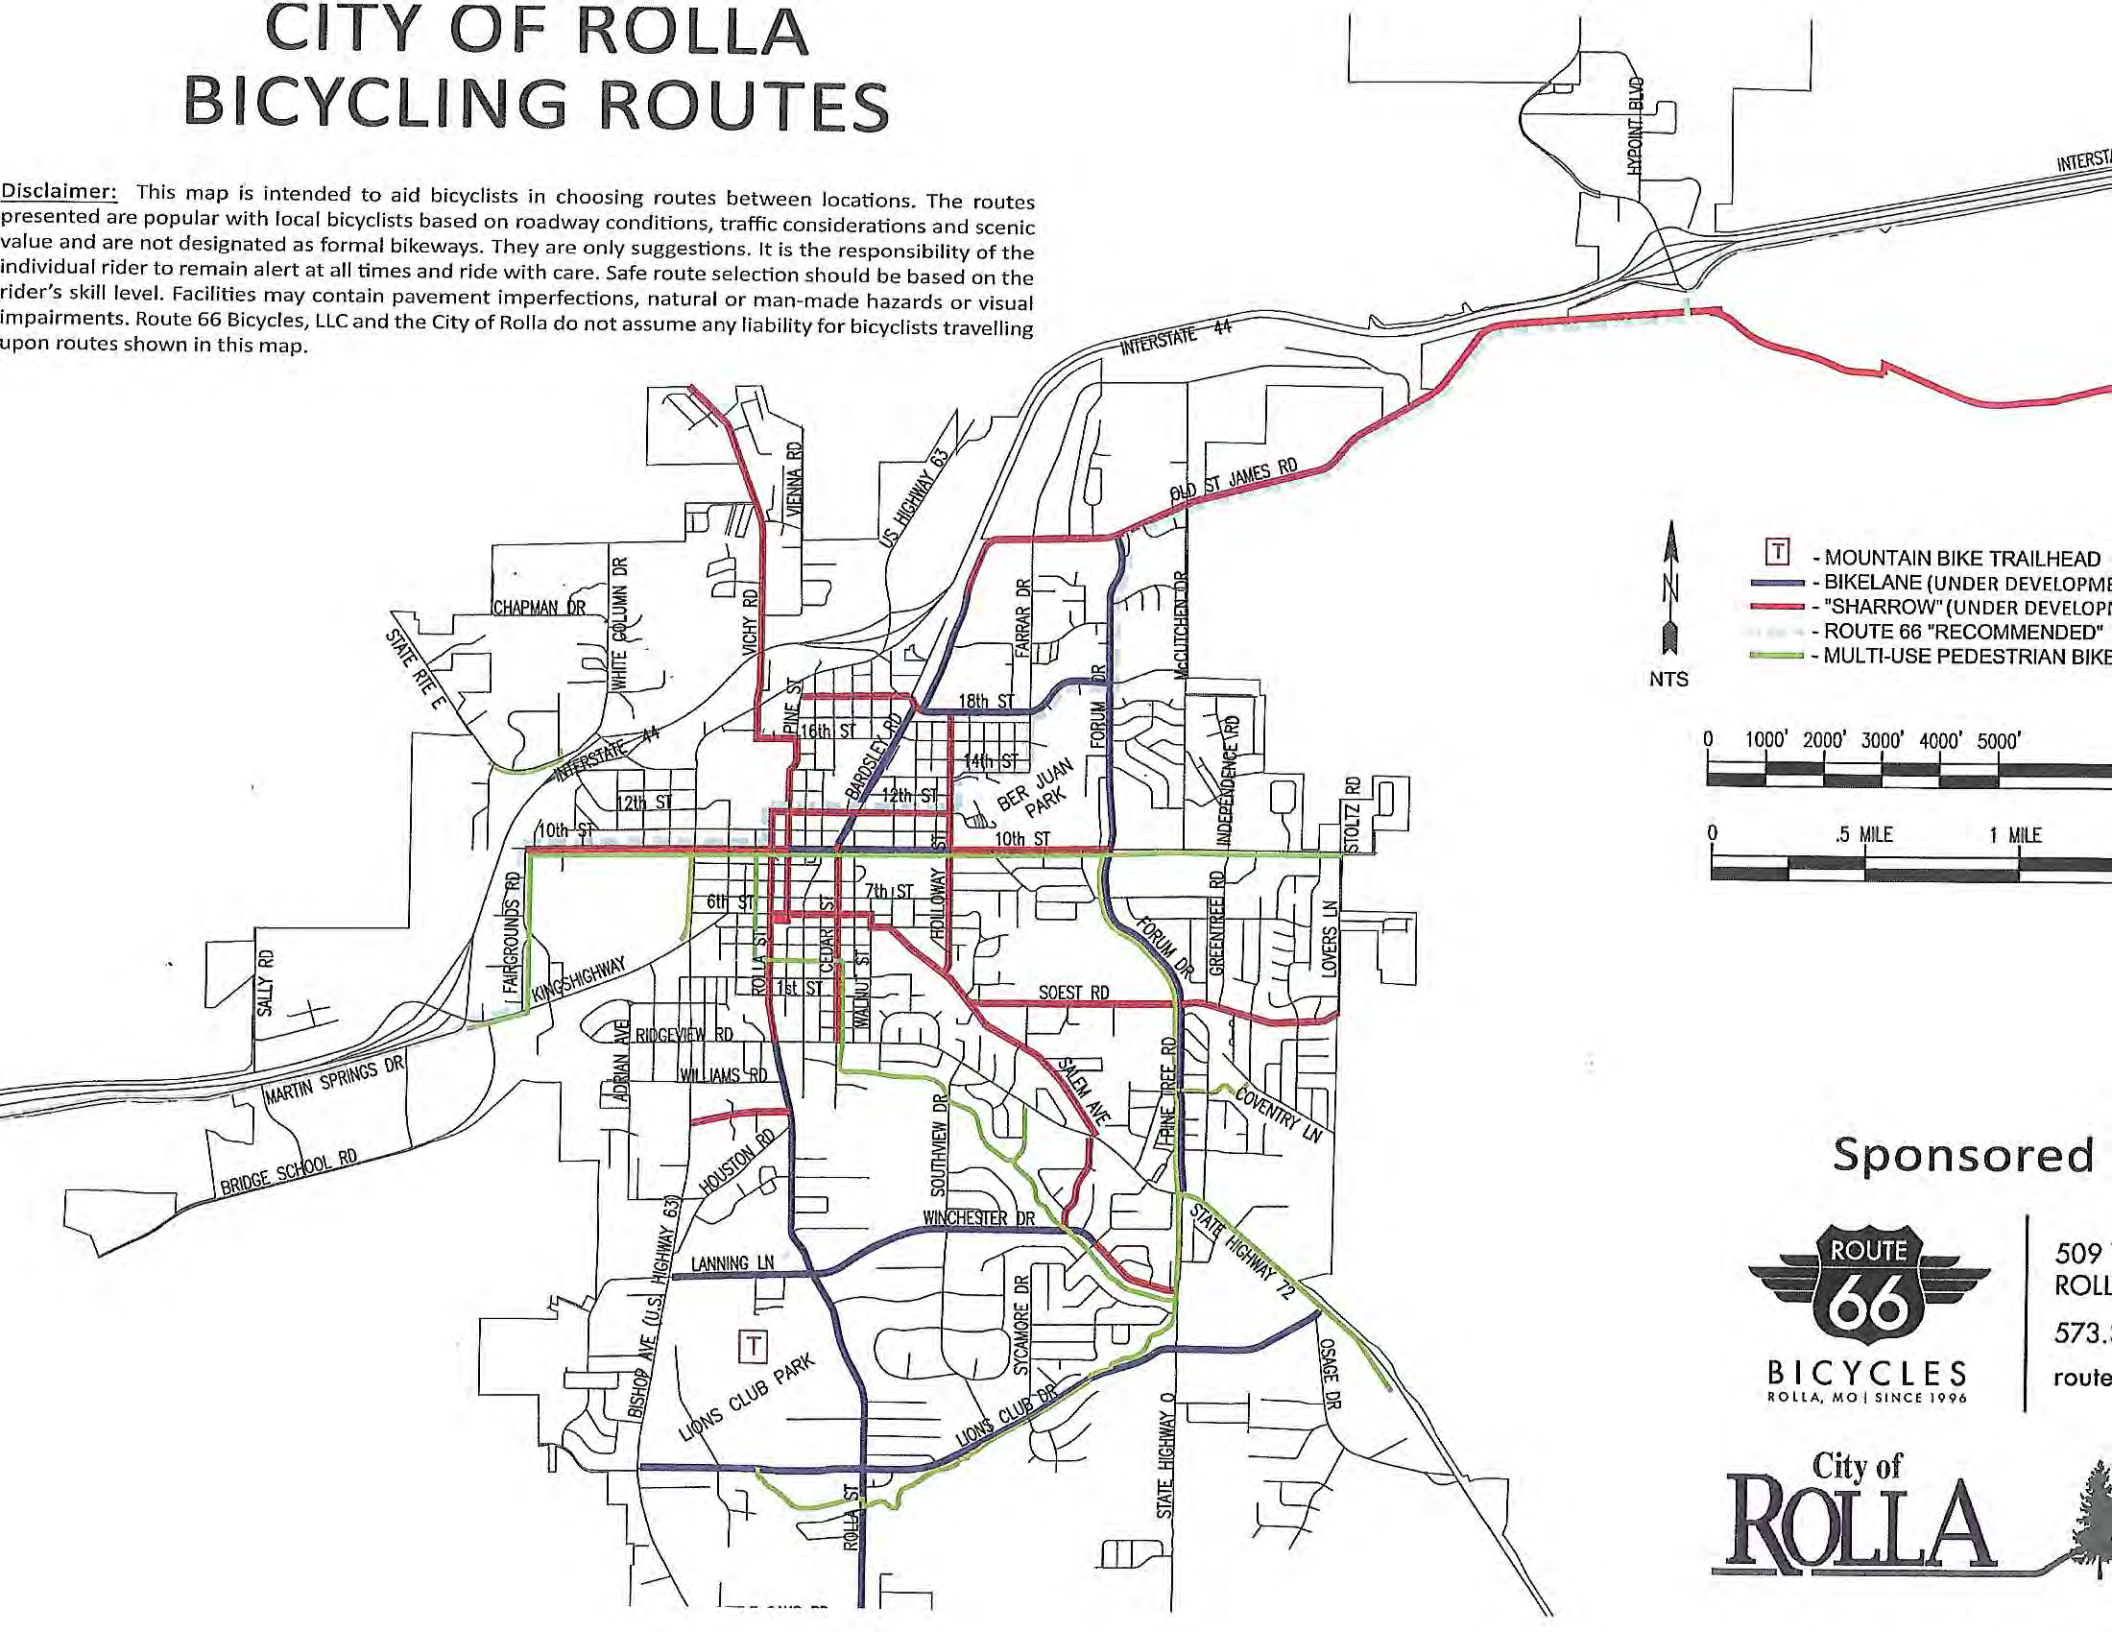

CITY OF ROLLA BICYCLING ROUTES

Disclaimer: This map is intended to aid bicyclists in choosing routes between locations. The routes presented are popular with local bicyclists based on roadway conditions, traffic considerations and scenic value and are not designated as formal bikeways. They are only suggestions. It is the responsibility of the individual rider to remain alert at all times and ride with care. Safe route selection should be based on the rider's skill level. Facilities may contain pavement imperfections, natural or man-made hazards or visual impairments. Route 66 Bicycles, LLC and the City of Rolla do not assume any liability for bicyclists travelling upon routes shown in this map.

- T - MOUNTAIN BIKE TRAILHEAD
- - BIKELANE (UNDER DEVELOPMENT)
- - "SHARROW" (UNDER DEVELOPMENT)
- - ROUTE 66 "RECOMMENDED"
- - MULTI-USE PEDESTRIAN BIKE ROUTE

Sponsored

BICYCLES
ROLLA, MO | SINCE 1996

509
ROLLA
573.
route